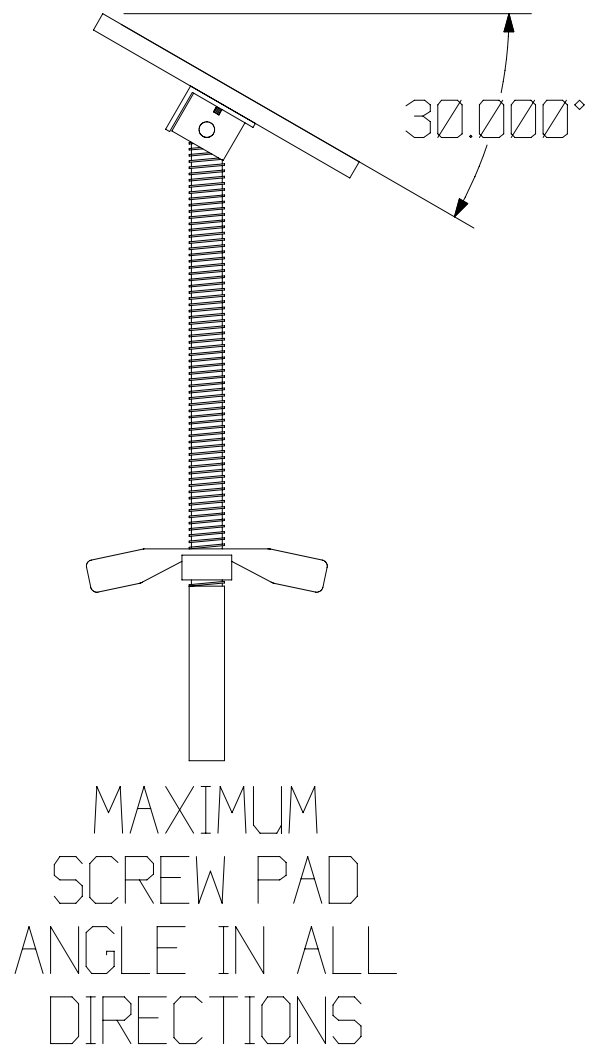

LOW  
POSITION

HIGH  
POSITION

TOP OF  
BUNK  
HOLDERS

MAXIMUM  
SCREW PAD  
ANGLE IN ALL  
DIRECTIONS

<b>Broward Trailer Co., Inc.</b>			
4-SPA15 SCREW PAD DIMENSIONS MAX/MIN ADJUSTABLE HEIGHT, ANGLE			
DRAWING NUMBER	9001-51	DRAWN BY	DN
		DATE	Ø
SCALE	FULL	APPROVED BY	REVISION DATE
			REV A