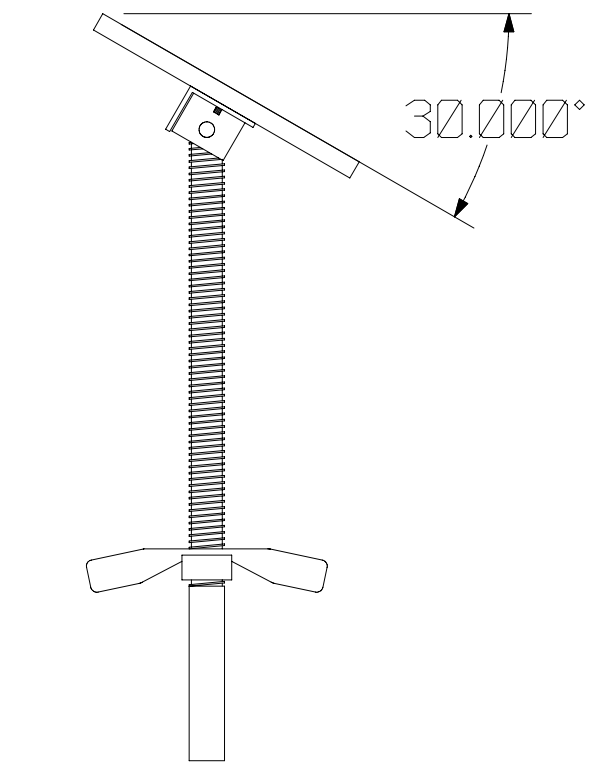

LOW
POSITION

HIGH
POSITION

TOP OF
BUNK
HOLDERS

MAXIMUM
SCREW PAD
ANGLE IN ALL
DIRECTIONS

Broward Trailer Co., Inc.			
4-SPA15 SCREW PAD DIMENSIONS MAX/MIN ADJUSTABLE HEIGHT, ANGLE			
DRAWING NUMBER	9001-51	DRAWN BY	DN
		DATE	Ø
SCALE	FULL	APPROVED BY	REVISION DATE
			REV A