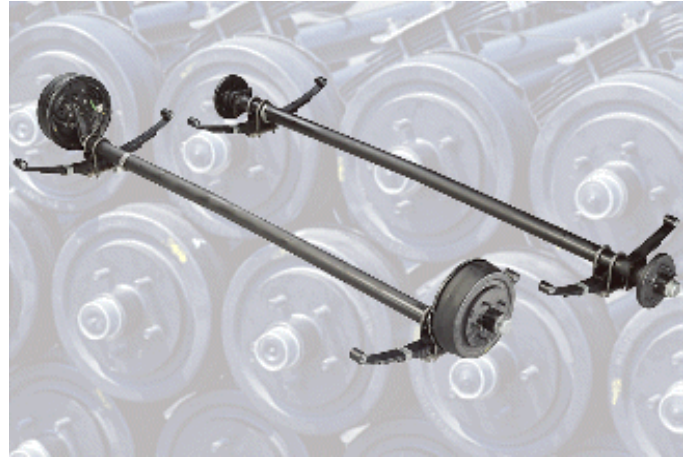

Trailer Axles

Tubular / Leaf Spring
6, 7 & 8,000lb

Torsion Axles
6, 7 & 8,000lb

Dually Tubular / Leaf Springs
10, 12, 15, 22.5 & 25,000lb